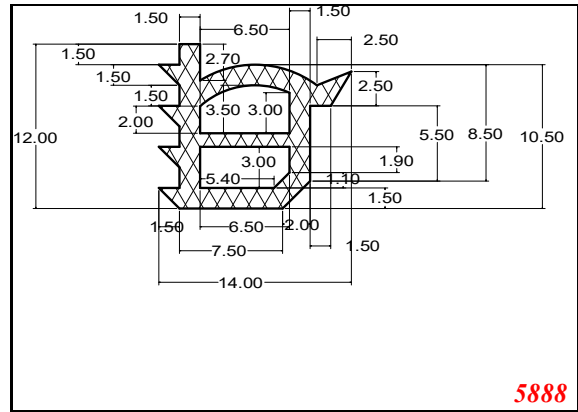

Cut length = 85mm
Cut before post cure adding 1mm for shrinkage

D-Hollow

D-Hollow

D-Hollow

5835

6560

5859

5888