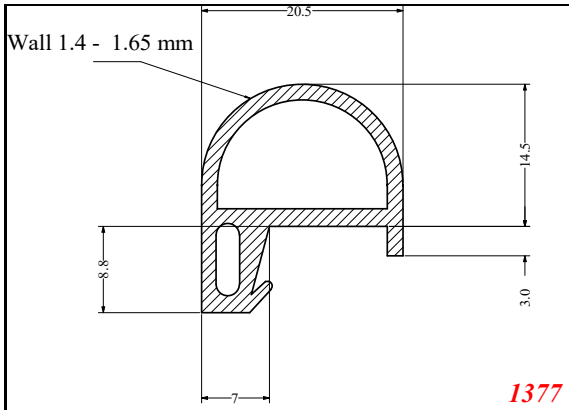

Cut length = 85mm
Cut before post cure adding 1mm for shrinkage

D-Hollow

D-Hollow

D-Hollow

5835

6560

5859

5888