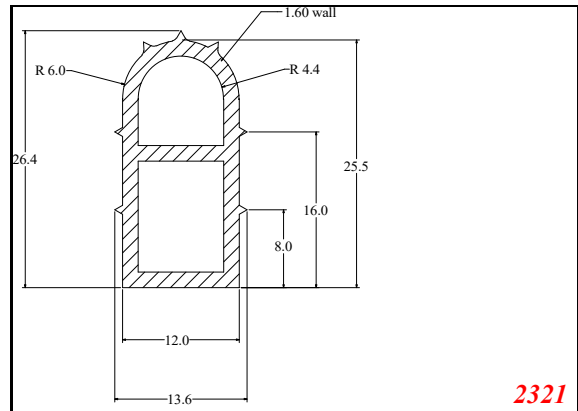

Cut length = 85mm
Cut before post cure adding 1mm for shrinkage

D-Hollow

D-Hollow

D-Hollow

5835

6560

5859

5888