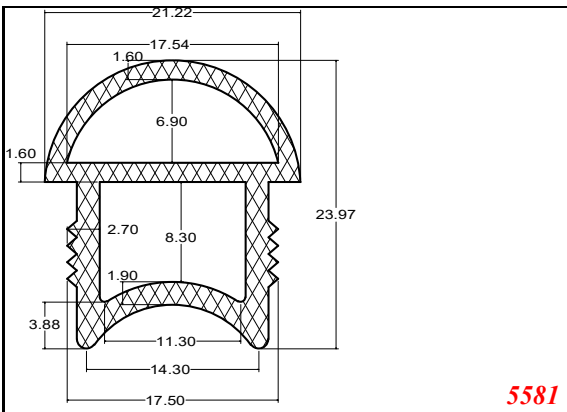

D-Hollow

6898

5519

5523

5528

5581

5627

5628

5634