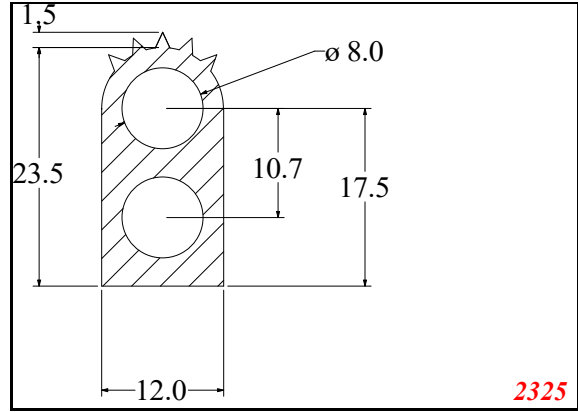

Cut length = 85mm
Cut before post cure adding 1mm for shrinkage

D-Hollow

D-Hollow

D-Hollow

5835

6560

5859

5888